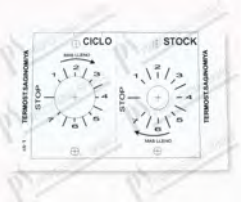

ITV Ice Makers 5157

802724

Cable L=2000 mm

ITV Ice Makers 30915

Thermostats

801040

Cycle thermostat plate

ITV Ice Makers 890